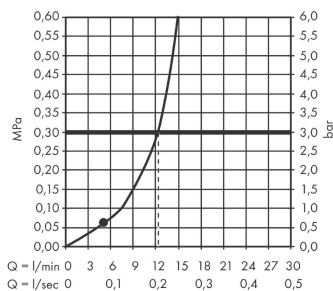

Vernis Blend

Overhead shower 200 1jet

Surfaces: **Matt Black** Article Number: **26271670**

Description

product features

- shower head size: 205 mm
- spray type: Rain
- ball-joint: overhead shower angle adjustable
- material spray disc: plastic
- maximum flow rate at 3 bar: 12,4 l/min
- minimum flow pressure: 1 bar
- overhead shower removable for cleaning
- installation: ceiling or wall
- connection thread G ½
- connection dimension: DN15

Technology

Product image

Scale drawing

Flowchart

The consumption was measured in combination with the appropriate fittings (thermostat/mixer/ in-wall valve) to reflect actual application in practice.